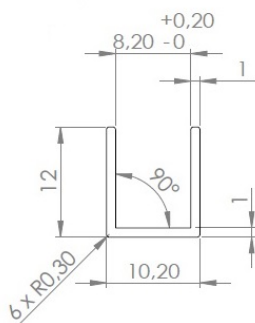

PRODUCT SHEET

Description:

Alu. U-Channel, F/8mm Glass, Polished Brass, 2 Mtr, 1x12x10,2mm (T/H/W)

Item number:

15.22.505-6

Units	Box	Carton	HS Code	Barcode
Pcs.	1	80	7604299090	
				5704866510332

Surface:	Mirror chrome	All other finish
L = Length	2300 mm.	2500 mm.